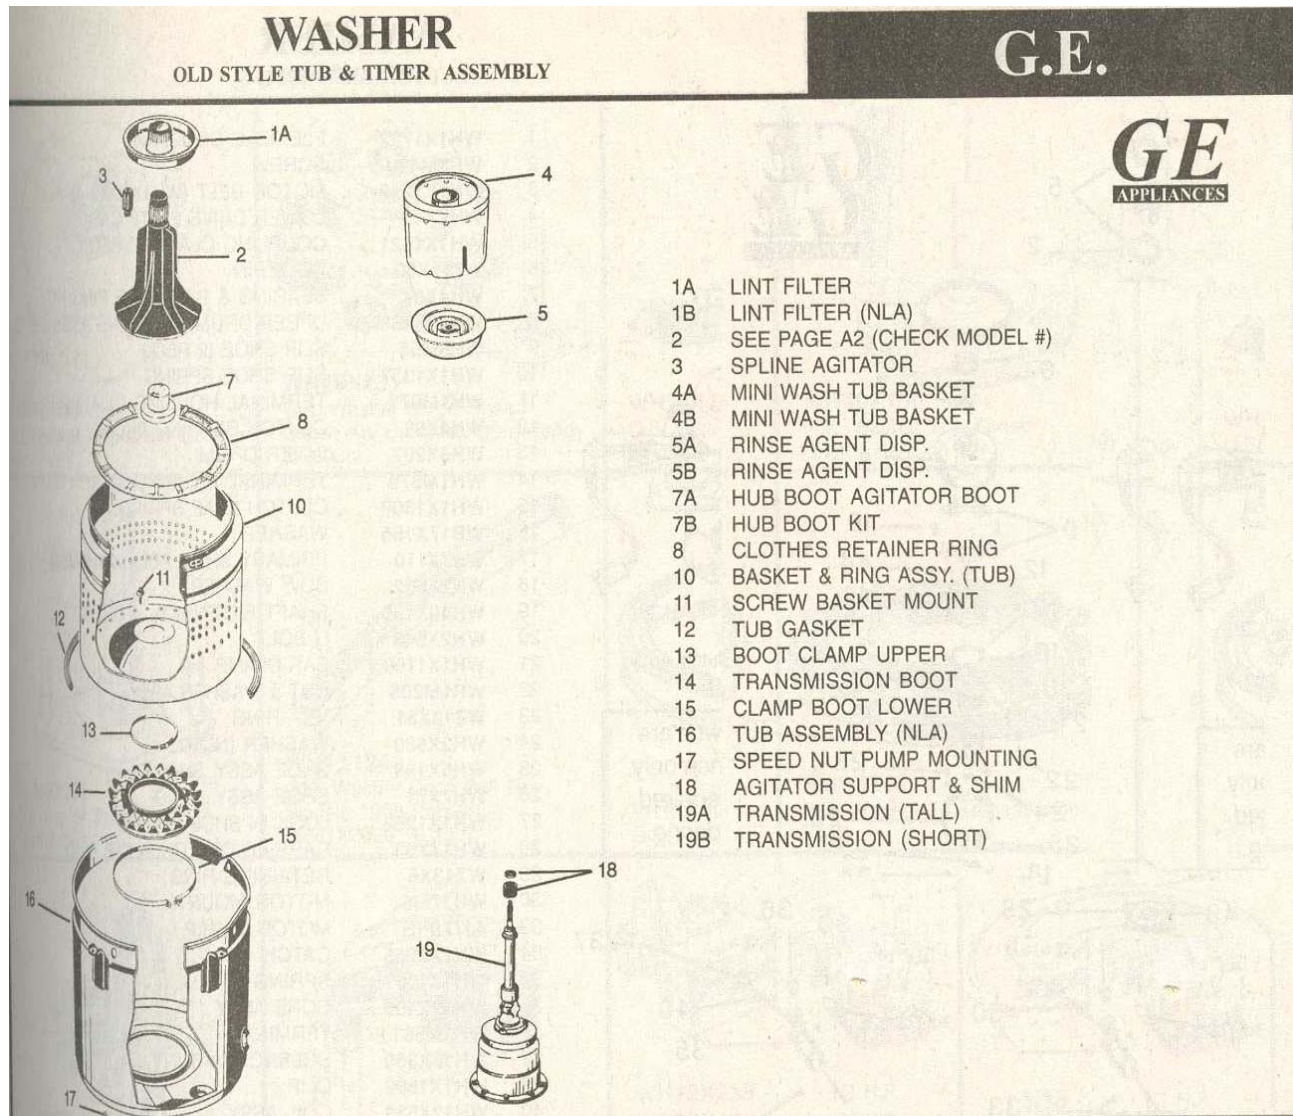

Unionville Appliance Ltd.

Sales and Service for Most Makes and Models

Service: 905-472-0021 Parts: 905-472-0021 / 1-800-303-9948

General Electric (GE) Washer Assembly

These diagrams are to assist you in identifying the part(s) you need. This is only an example as there are many different models. You may reference the numbers shown in these diagrams to assist Unionville Appliance in providing the correct part.

Upper Assembly – Old Style

GE Washer Assembly

Upper Assembly – New Style