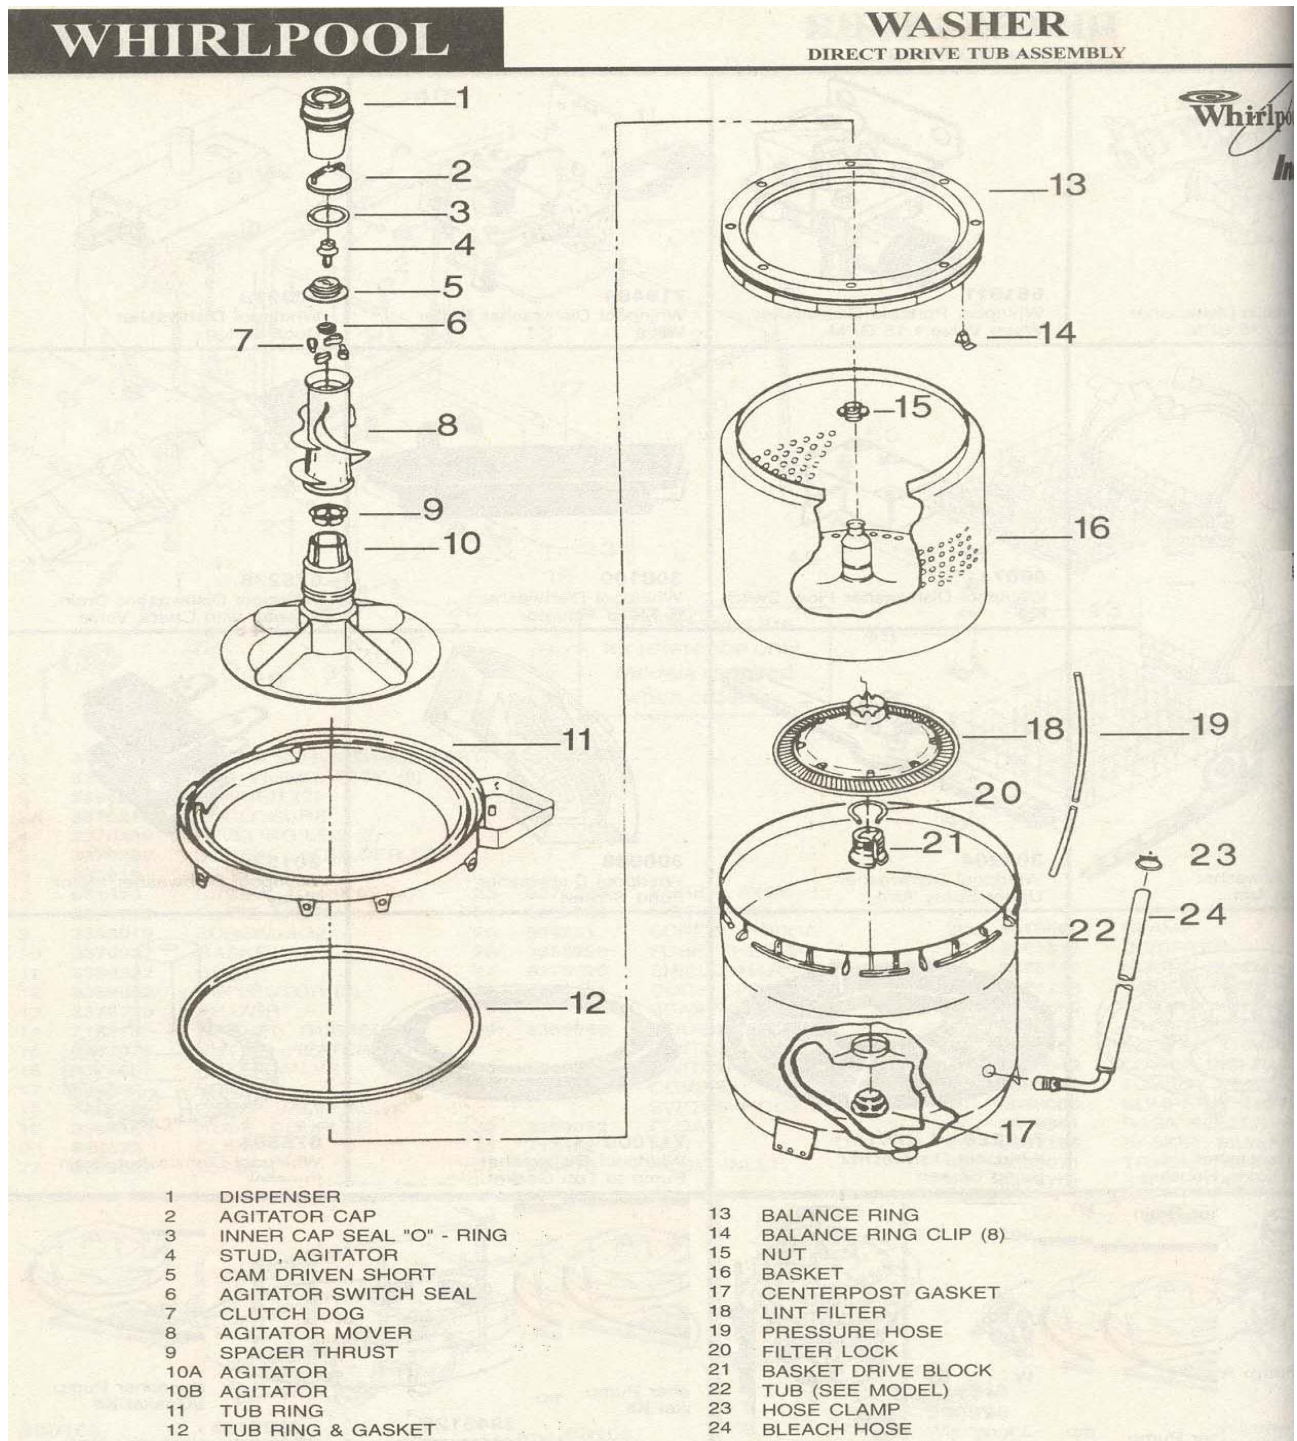

Unionville Appliance Ltd.

Sales and Service for Most Makes and Models

Service: 905-472-0021 Parts: 905-472-0021 / 1-800-303-9948

Whirlpool Washer Assembly

These diagrams are to assist you in identifying the part(s) you need. This is only an example as there are many different models. You may reference the numbers shown in the diagrams to assist Unionville Appliance in providing the correct part.

Upper Assembly